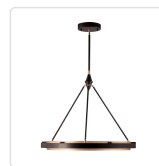

DUO PD302732

FIXTURE DIMENSIONS	D31-1/4" x H26-5/8"
LIGHT SOURCE	LED with DC Driver
WATTAGE	62W
TOTAL LUMENS	6000lm
DELIVERED LUMENS	1631lm
VOLTAGE	120V
COLOR TEMPERATURE	3000K
CRI (RA)	90CRI
DIMMABLE	Yes, TRIAC/ELV Dimmer (Not Included)
DIFFUSER DETAILS	Frosted Acrylic
ROD LENGTH	46" Max (3x12" + 1x6" + 1x4")
DIAMETER OF ROD	5/8"
WIRE LENGTH	144"
MINIMUM HANG HEIGHT	30"
SLOPED CEILING ADAPTABLE	Yes, Up to 45 Degrees
LOCATION	Dry
CANOPY DIMENSIONS	D9-7/8" x H1-3/4"

[D - Diameter, L - Length, W - Width, H - Height, E - Extension]

AVAILABLE FINISHES:

PD302732CBGS
Classic Black/Gold
Shimmer

PD302732CBSS
Classic Black/Silver
Shimmer

*For complete warranty terms, please visit: www.aloralighting.com/warranty