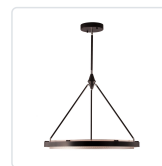

DUO PD302732

FIXTURE DIMENSIONS	D31-1/4" x H26-5/8"
LIGHT SOURCE	LED with DC Driver
WATTAGE	62W
TOTAL LUMENS	6000lm
DELIVERED LUMENS	1631lm
VOLTAGE	120V
COLOR TEMPERATURE	3000K
CRI (RA)	90CRI
DIMMABLE	Yes, TRIAC/ELV Dimmer (Not Included)
DIFFUSER DETAILS	Frosted Acrylic
ROD LENGTH	46" Max (3x12" + 1x6" + 1x4")
DIAMETER OF ROD	5/8"
WIRE LENGTH	144"
MINIMUM HANG HEIGHT	30"
SLOPED CEILING ADAPTABLE	Yes, Up to 45 Degrees
LOCATION	Dry
CANOPY DIMENSIONS	D9-7/8" x H1-3/4"

[D - Diameter, L - Length, W - Width, H - Height, E - Extension]

AVAILABLE FINISHES:

PD302732CBGS
Classic Black/Gold
Shimmer

PD302732CBSS
Classic Black/Silver
Shimmer

*For complete warranty terms, please visit: www.aloralighting.com/warranty